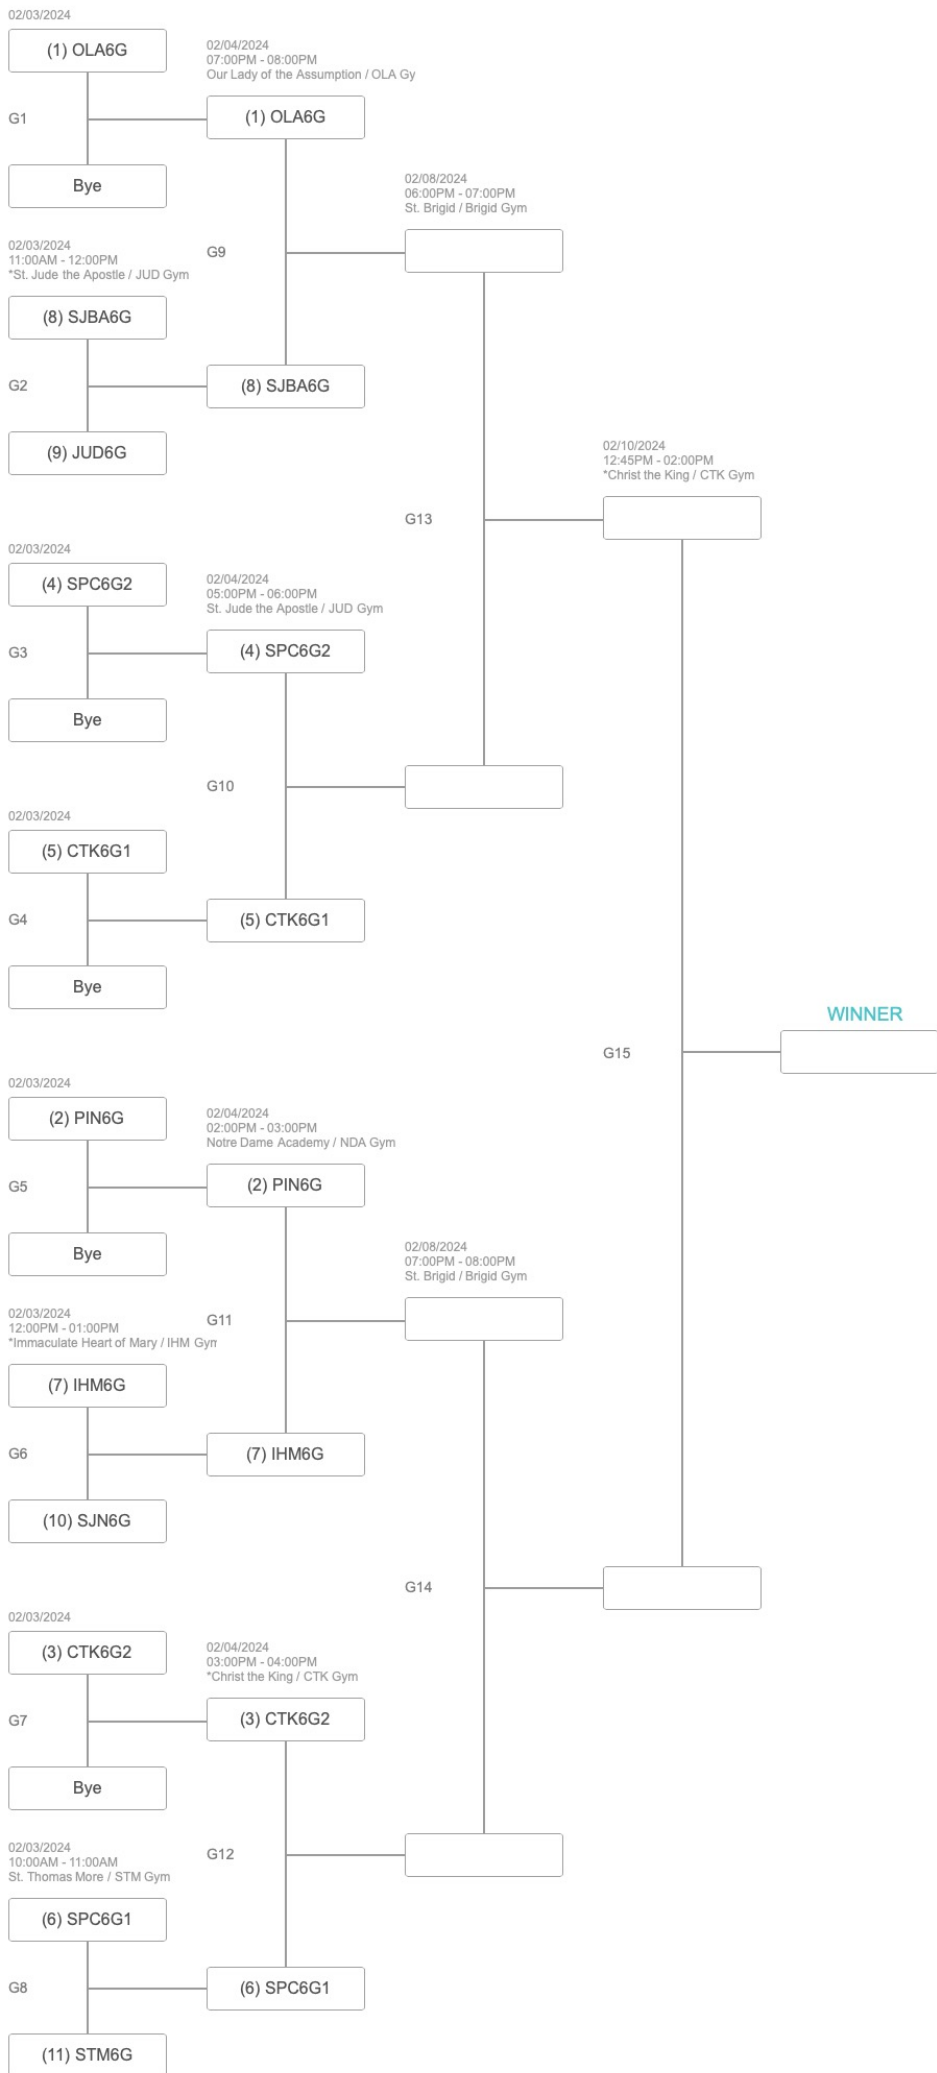

Single Elimination Bracket

Order	Round	Home Team	Away Team	Date	Start Time	End Time	Location	Field
1	1	OLA6G	Bye					
2	1	SJBA6G	JUD6G	02/03/2024 [Sat]	11:00 AM	12:00 PM	*St. Jude the Apostle	JUD Gym
3	1	SPC6G2	Bye					
4	1	CTK6G1	Bye					
5	1	PIN6G	Bye					
6	1	IHM6G	SJN6G	02/03/2024 [Sat]	12:00 PM	01:00 PM	*Immaculate Heart of Mary	IHM Gym
7	1	CTK6G2	Bye					
8	1	SPC6G1	STM6G	02/03/2024 [Sat]	10:00 AM	11:00 AM	St. Thomas More	STM Gym
9	2	OLA6G	SJBA6G	02/04/2024 [Sun]	07:00 PM	08:00 PM	Our Lady of the Assumption	OLA Gym
10	2	SPC6G2	CTK6G1	02/04/2024 [Sun]	05:00 PM	06:00 PM	St. Jude the Apostle	JUD Gym
11	2	PIN6G	IHM6G	02/04/2024 [Sun]	02:00 PM	03:00 PM	Notre Dame Academy	NDA Gym
12	2	CTK6G2	SPC6G1	02/04/2024 [Sun]	03:00 PM	04:00 PM	*Christ the King	CTK Gym
13	3	G9 Win	G10 Win	02/08/2024 [Thu]	06:00 PM	07:00 PM	St. Brigid	Brigid Gym
14	3	G11 Win	G12 Win	02/08/2024 [Thu]	07:00 PM	08:00 PM	St. Brigid	Brigid Gym
15	4	G13 Win	G14 Win	02/10/2024 [Sat]	12:45 PM	02:00 PM	*Christ the King	CTK Gym